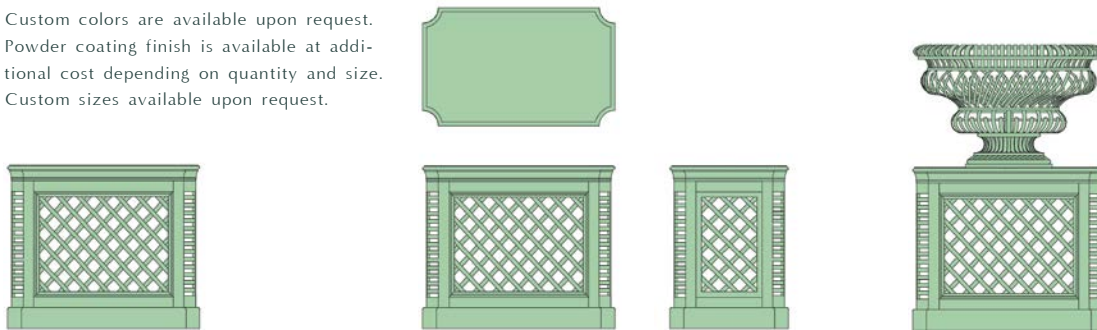

ITEM	EXTERIOR DIMENSIONS	WOOD	ALUMINUM
PEDESTAL MATIGNON	W:36" • D:22-1/2" • H:31"	50 LBS.	100 LBS.