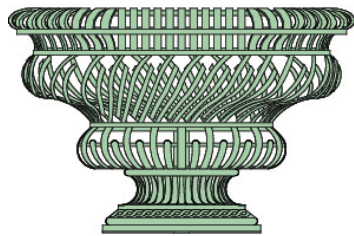

VASE MATIGNON

Available in Wood and Aluminum.

Standard color: Dark Green & White.

Custom colors, sizes, and materials are available upon request.

VASE    WITH LID    WITH HANDLES    W/ HANDLES & LID

ITEM	EXTERIOR DIMENSIONS	INTERIOR	WOOD	ALUMINUM
VASE	D:16-3/4" • H:25"	D:12-1/2" • H:16"	12 LBS.	35 LBS.
VASE W/ LID	D:16-3/4" • H:33-3/4"	D:12-1/2" • H:16"	13 LBS.	37 LBS.
VASE W/ HANDLES	W:22-3/4" • D:16-3/4" • H:30"	D:12-1/2" • H:16"	14 LBS.	42 LBS.
VASE W/HANDLES & LID	W:22-3/4" • D:16-3/4" • H:33-3/4"	D:12-1/2" • H:16"	15 LBS.	45 LBS.

Available in Wood and Aluminum.

Standard color: Dark Green & White.

Custom colors, sizes, and materials are available upon request.

VASE TRIANON

VASE DE PRESTIGE

VASE MONTMORENCY

VASE WAUX HALL

URN DE FEU

VASE CLISSON

ITEM	EXTERIOR DIMENSIONS	INTERIOR	WOOD	ALUMINUM
VASE TRIANON	D:22-1/2" • H:31-1/2"	D:18" • H:31-1/2"	22 LBS.	80 LBS.
VASE DE PRESTIGE	D:19" • H:47-1/2"	D:14" • H:47-1/2"	33 LBS.	CUSTOM
VASE MONTMORENCY	D:17-7/8" • H:35-1/8"		35 LBS.	CUSTOM
VASE WAUX HALL	D:18" • H:31"	D:14" • H:31"	35 LBS.	CUSTOM
URN DE FEU	D:18-3/4" • H:33-3/4"	D:14" • H:29"	22 LBS.	CUSTOM
VASE CLISSON	D:17" • H:27"	D:11" • H:13"	25 LBS.	CUSTOM

VASE SULLY

CORBEILLE MATIGNON

VASE LAFONTAINE #1&2

VASE LAFONTAINE #3

VASE CHANTILLY

SPHERE

ITEM	EXTERIOR DIMENSIONS	INTERIOR	MATERIALS	
			WOOD	ALUMINUM
VASE SULLY	D:16-1/4" • H:26-3/4"	D:12" • H:13"	15 LBS.	CUSTOM
CORBEILLE MATIGNON	D:36" • H:23"	D:29" • W:15" • H:11"	30 LBS.	CUSTOM
VASE LAFONTAINE #1&2	D: 9 1/2" • H: 10 7/16"	D: 6 1/2" • H: 9 3/16"	3 LBS.	N/A
VASE LAFONTAINE #3	W: 21" • D: 21" • H: 35 1/4"	D: 17" • H: 20"	N/A	60 LBS.
VASE CHANTILLY	D:12" • H:14-1/2"	D:10-1/2" • H:12-1/2"	7 LBS.	30 LBS.
SPHERE	D:15-1/2" • H:20-1/2"	D:12-1/2" • H:16"	8 LBS.	20 LBS.