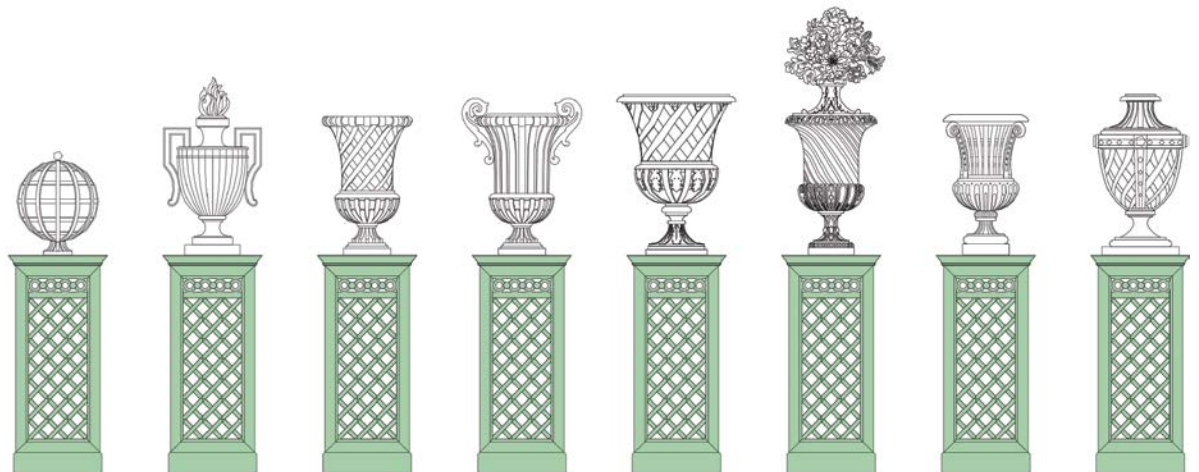

VASE SULLY

CORBEILLE MATIGNON

VASE LAFONTAINE #1&2

VASE LAFONTAINE #3

VASE CHANTILLY

SPHERE

ITEM	EXTERIOR DIMENSIONS	INTERIOR	MATERIALS	
			WOOD	ALUMINUM
VASE SULLY	D:16-1/4" • H:26-3/4"	D:12" • H:13"	15 LBS.	CUSTOM
CORBEILLE MATIGNON	D:36" • H:23"	D:29" • W:15" • H:11"	30 LBS.	CUSTOM
VASE LAFONTAINE #1&2	D: 9 1/2" • H: 10 7/16"	D: 6 1/2" • H: 9 3/16"	3 LBS.	N/A
VASE LAFONTAINE #3	W: 21" • D: 21" • H: 35 1/4"	D: 17" • H: 20"	N/A	60 LBS.
VASE CHANTILLY	D:12" • H:14-1/2"	D:10-1/2" • H:12-1/2"	7 LBS.	30 LBS.
SPHERE	D:15-1/2" • H:20-1/2"	D:12-1/2" • H:16"	8 LBS.	20 LBS.

PEDESTAL TRIANON

Available in Wood and Aluminum.

Standard color: Dark Green & White.

Custom colors are available upon request. Powder coating finish is available at additional cost depending on quantity and size. Custom sizes available upon request.

ITEM	EXTERIOR DIMENSIONS	WOOD	ALUMINUM
PEDESTAL TRIANON	W:21" • D:21" • H:47"	45 LBS.	100 LBS.

PEDESTAL À RONDS

Available in Wood and Aluminum.

Standard color: Dark Green & White.

Custom colors are available upon request. Powder coating finish is available at additional cost depending on quantity and size. Custom sizes available upon request.