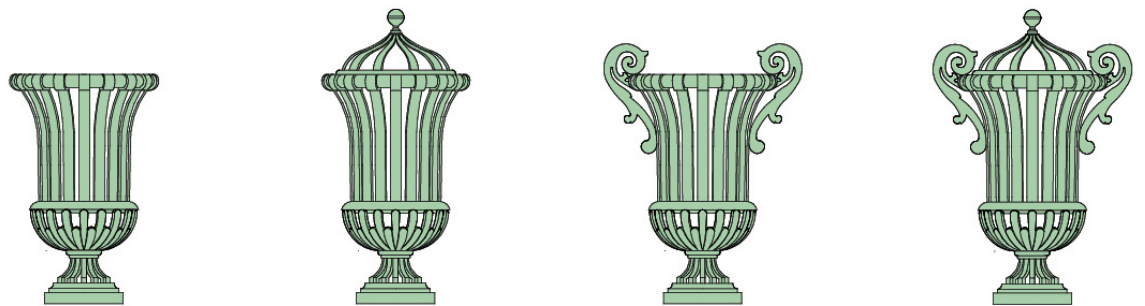

VASE ÉLYSÉE

Available in Wood and Aluminum.

Standard color: Dark Green & White.

Custom colors, sizes, and materials are available upon request.

VASE    WITH LID    WITH HANDLES    W/ HANDLES & LID

ITEM	EXTERIOR DIMENSIONS	INTERIOR	WOOD	ALUMINUM
VASE	D:16-3/4" • H:25"	D:12-1/2" • H:16"	12 LBS.	35 LBS.
VASE W/ LID	D:16-3/4" • H:33"	D:12-1/2" • H:16"	13 LBS.	37 LBS.
VASE W/ HANDLES	W:22-3/4" • D:16-3/4" • H:30"	D:12-1/2" • H:16"	14 LBS.	42 LBS.
VASE W/ HANDLES & LID	W:22-3/4" • D:16-3/4" • H:33"	D:12-1/2" • H:16"	15 LBS.	45 LBS.

VASE MATIGNON

Available in Wood and Aluminum.

Standard color: Dark Green & White.

Custom colors, sizes, and materials are available upon request.

VASE    WITH LID    WITH HANDLES    W/ HANDLES & LID

ITEM	EXTERIOR DIMENSIONS	INTERIOR	WOOD	ALUMINUM
VASE	D:16-3/4" • H:25"	D:12-1/2" • H:16"	12 LBS.	35 LBS.
VASE W/ LID	D:16-3/4" • H:33-3/4"	D:12-1/2" • H:16"	13 LBS.	37 LBS.
VASE W/ HANDLES	W:22-3/4" • D:16-3/4" • H:30"	D:12-1/2" • H:16"	14 LBS.	42 LBS.
VASE W/HANDLES & LID	W:22-3/4" • D:16-3/4" • H:33-3/4"	D:12-1/2" • H:16"	15 LBS.	45 LBS.