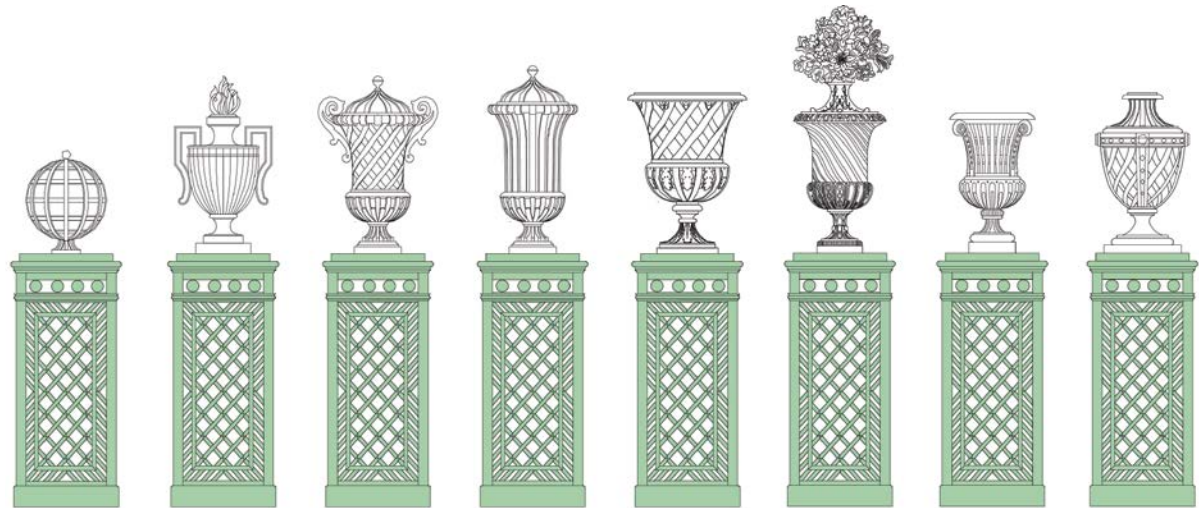

VASE CLISSON

ITEM	EXTERIOR DIMENSIONS	INTERIOR	WOOD	ALUMINUM
VASE TRIANON	D:22-1/2" • H:31-1/2"	D:18" • H:31-1/2"	22 LBS.	80 LBS.
VASE DE PRESTIGE	D:19" • H:47-1/2"	D:14" • H:47-1/2"	33 LBS.	CUSTOM
VASE MONTMORENCY	D:17-7/8" • H:35-1/8"		35 LBS.	CUSTOM
VASE WAUX HALL	D:18" • H:31"	D:14" • H:31"	35 LBS.	CUSTOM
URN DE FEU	D:18-3/4" • H:33-3/4"	D:14" • H:29"	22 LBS.	CUSTOM
VASE CLISSON	D:17" • H:27"	D:11" • H:13"	25 LBS.	CUSTOM

VASE SULLY

CORBEILLE MATIGNON

VASE LAFONTAINE #1&2

VASE LAFONTAINE #3

VASE CHANTILLY

SPHERE

ITEM	EXTERIOR DIMENSIONS	INTERIOR	MATERIALS	
			WOOD	ALUMINUM
VASE SULLY	D:16-1/4" • H:26-3/4"	D:12" • H:13"	15 LBS.	CUSTOM
CORBEILLE MATIGNON	D:36" • H:23"	D:29" • W:15" • H:11"	30 LBS.	CUSTOM
VASE LAFONTAINE #1&2	D: 9 1/2" • H: 10 7/16"	D: 6 1/2" • H: 9 3/16"	3 LBS.	N/A
VASE LAFONTAINE #3	W: 21" • D: 21" • H: 35 1/4"	D: 17" • H: 20"	N/A	60 LBS.
VASE CHANTILLY	D:12" • H:14-1/2"	D:10-1/2" • H:12-1/2"	7 LBS.	30 LBS.
SPHERE	D:15-1/2" • H:20-1/2"	D:12-1/2" • H:16"	8 LBS.	20 LBS.

ITEM	EXTERIOR DIMENSIONS	WOOD	ALUMINUM
PEDESTAL TRIANON	W:21" • D:21" • H:47"	45 LBS.	100 LBS.

PEDESTAL À RONDS

Available in Wood and Aluminum.

Standard color: Dark Green & White.

Custom colors are available upon request. Powder coating finish is available at additional cost depending on quantity and size. Custom sizes available upon request.