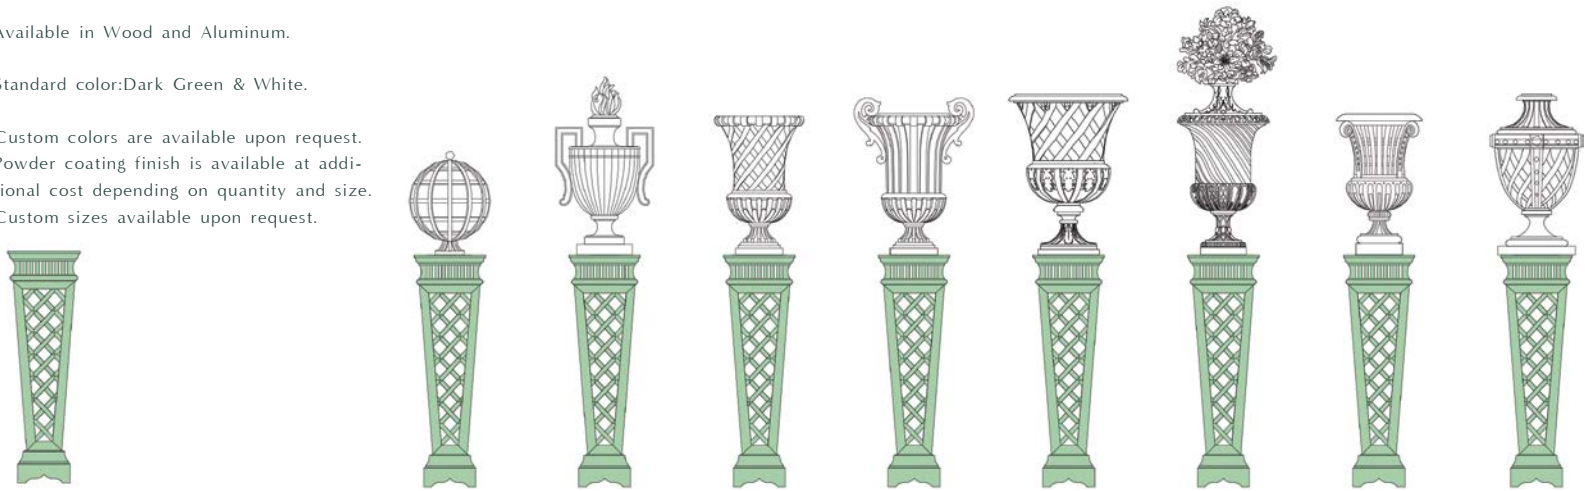

PEDESTAL DE PRESTIGE

Available in Wood and Aluminum.

Standard color: Dark Green & White.

Custom colors are available upon request. Powder coating finish is available at additional cost depending on quantity and size. Custom sizes available upon request.

ITEM	EXTERIOR DIMENSIONS	WOOD	ALUMINUM
PEDESTAL DE PRESTIGE	W:14" • D:14" • H:44"	30 LBS.	70 LBS.

PEDESTAL MATIGNON

Available in Wood and Aluminum.

Standard color: Dark Green & White.

Custom colors are available upon request. Powder coating finish is available at additional cost depending on quantity and size. Custom sizes available upon request.