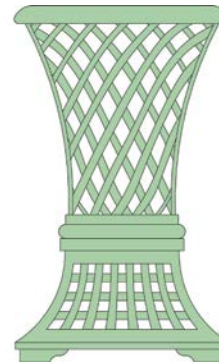

VASE CLISSON

ITEM	EXTERIOR DIMENSIONS	INTERIOR	WOOD	ALUMINUM
VASE TRIANON	D:22-1/2" • H:31-1/2"	D:18" • H:31-1/2"	22 LBS.	80 LBS.
VASE DE PRESTIGE	D:19" • H:47-1/2"	D:14" • H:47-1/2"	33 LBS.	CUSTOM
VASE MONTMORENCY	D:17-7/8" • H:35-1/8"		35 LBS.	CUSTOM
VASE WAUX HALL	D:18" • H:31"	D:14" • H:31"	35 LBS.	CUSTOM
URN DE FEU	D:18-3/4" • H:33-3/4"	D:14" • H:29"	22 LBS.	CUSTOM
VASE CLISSON	D:17" • H:27"	D:11" • H:13"	25 LBS.	CUSTOM

VASE SULLY

CORBEILLE MATIGNON

VASE LAFONTAINE #1&2

VASE LAFONTAINE #3

VASE CHANTILLY

SPHERE

ITEM	EXTERIOR DIMENSIONS	INTERIOR	MATERIALS	
			WOOD	ALUMINUM
VASE SULLY	D:16-1/4" • H:26-3/4"	D:12" • H:13"	15 LBS.	CUSTOM
CORBEILLE MATIGNON	D:36" • H:23"	D:29" • W:15" • H:11"	30 LBS.	CUSTOM
VASE LAFONTAINE #1&2	D: 9 1/2" • H: 10 7/16"	D: 6 1/2" • H: 9 3/16"	3 LBS.	N/A
VASE LAFONTAINE #3	W: 21" • D: 21" • H: 35 1/4"	D: 17" • H: 20"	N/A	60 LBS.
VASE CHANTILLY	D:12" • H:14-1/2"	D:10-1/2" • H:12-1/2"	7 LBS.	30 LBS.
SPHERE	D:15-1/2" • H:20-1/2"	D:12-1/2" • H:16"	8 LBS.	20 LBS.