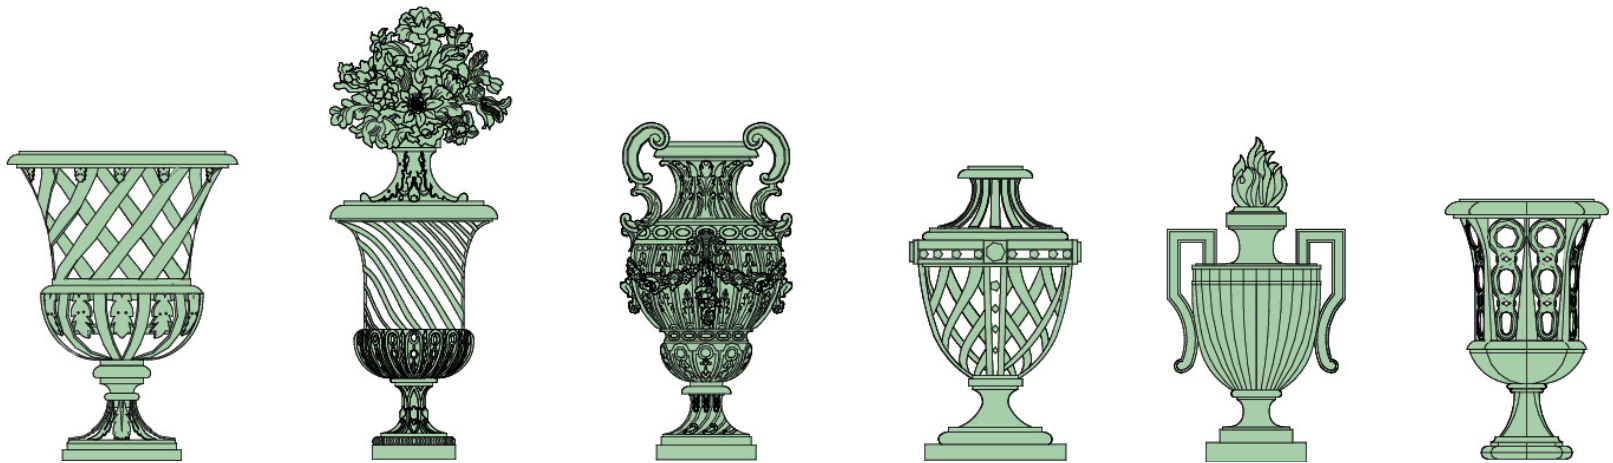

VASE ÉLYSÉE

Available in Wood and Aluminum.

Standard color: Dark Green & White.

Custom colors, sizes, and materials are available upon request.

VASE    WITH LID    WITH HANDLES    W/ HANDLES & LID

ITEM	EXTERIOR DIMENSIONS	INTERIOR	WOOD	ALUMINUM
VASE	D:16-3/4" • H:25"	D:12-1/2" • H:16"	12 LBS.	35 LBS.
VASE W/ LID	D:16-3/4" • H:33"	D:12-1/2" • H:16"	13 LBS.	37 LBS.
VASE W/ HANDLES	W:22-3/4" • D:16-3/4" • H:30"	D:12-1/2" • H:16"	14 LBS.	42 LBS.
VASE W/ HANDLES & LID	W:22-3/4" • D:16-3/4" • H:33"	D:12-1/2" • H:16"	15 LBS.	45 LBS.

VASE MATIGNON

Available in Wood and Aluminum.

Standard color: Dark Green & White.

Custom colors, sizes, and materials are available upon request.

VASE    WITH LID    WITH HANDLES    W/ HANDLES & LID

ITEM	EXTERIOR DIMENSIONS	INTERIOR	WOOD	ALUMINUM
VASE	D:16-3/4" • H:25"	D:12-1/2" • H:16"	12 LBS.	35 LBS.
VASE W/ LID	D:16-3/4" • H:33-3/4"	D:12-1/2" • H:16"	13 LBS.	37 LBS.
VASE W/ HANDLES	W:22-3/4" • D:16-3/4" • H:30"	D:12-1/2" • H:16"	14 LBS.	42 LBS.
VASE W/HANDLES & LID	W:22-3/4" • D:16-3/4" • H:33-3/4"	D:12-1/2" • H:16"	15 LBS.	45 LBS.

Available in Wood and Aluminum.

Standard color: Dark Green & White.

Custom colors, sizes, and materials are available upon request.

VASE TRIANON

VASE DE PRESTIGE

VASE MONTMORENCY

VASE WAUX HALL

URN DE FEU

VASE CLISSON

ITEM	EXTERIOR DIMENSIONS	INTERIOR	WOOD	ALUMINUM
VASE TRIANON	D:22-1/2" • H:31-1/2"	D:18" • H:31-1/2"	22 LBS.	80 LBS.
VASE DE PRESTIGE	D:19" • H:47-1/2"	D:14" • H:47-1/2"	33 LBS.	CUSTOM
VASE MONTMORENCY	D:17-7/8" • H:35-1/8"		35 LBS.	CUSTOM
VASE WAUX HALL	D:18" • H:31"	D:14" • H:31"	35 LBS.	CUSTOM
URN DE FEU	D:18-3/4" • H:33-3/4"	D:14" • H:29"	22 LBS.	CUSTOM
VASE CLISSON	D:17" • H:27"	D:11" • H:13"	25 LBS.	CUSTOM