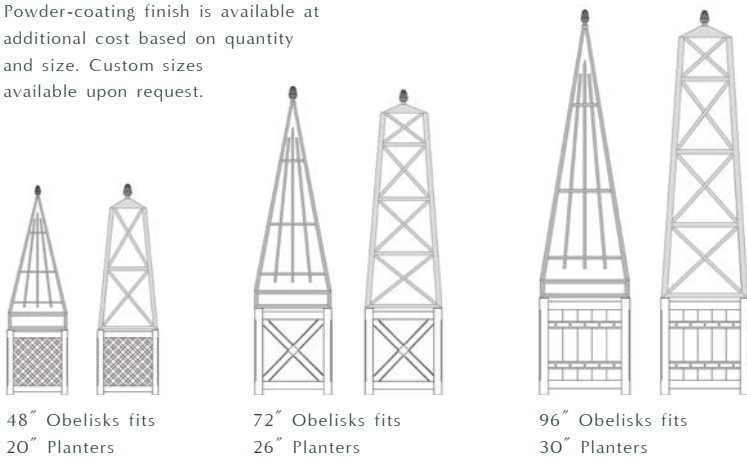

Standard Colors: Dark Green & White
 Custom colors are available upon request.
 Powder-coating finish is available at
 additional cost based on quantity
 and size. Custom sizes
 available upon request.

ITEM	DIMENSIONS	WEIGHT
VENDÔME	W:26" • D:26" • H:72"	45 LBS
BASTILLE 48"	W:19-1/2" • D:19-1/2" • H:48"	30 LBS
BASTILLE 72"	W:25-1/2" • D:25-1/2" • H:72"	40 LBS
BASTILLE 96"	W:28-1/2" • D:28-1/2" • H:96"	55 LBS
CONCORDE 48"	W:19-1/2" • D:19-1/2" • H:48"	25 LBS
CONCORDE 72"	W:25-1/2" • D:25-1/2" • H:72"	40 LBS
CONCORDE 96"	W:28-1/2" • D:28-1/2" • H:96"	50 LBS