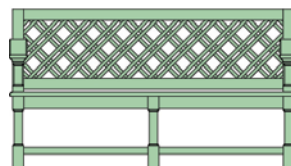

Designs in the Garden Bench Collection are available in the dimensions shown at right.

BRISSAC
CHAIR

3 SEATS

4 SEATS

5 SEATS

GOULAINÉ

SIDE VIEW

CHAIR

3 SEATS

4 SEATS

5 SEATS

VERSAILLES

CHAIR

3 SEATS

4 SEATS

5 SEATS

DURTAL

CHAIR

3 SEATS

4 SEATS

5 SEATS

CHANTILLY

CHAIR

3 SEATS

4 SEATS

5 SEATS

MALMAISON

CHAIR

3 SEATS

4 SEATS

5 SEATS

SANTENY