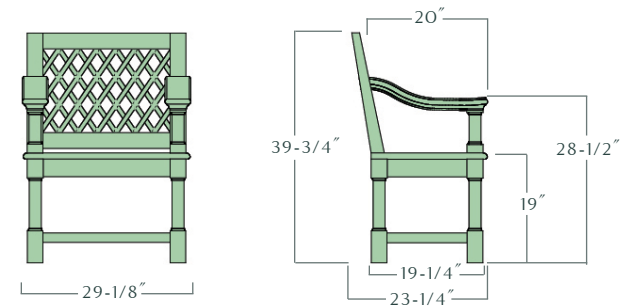

Designs in the Garden Bench Collection are available in the dimensions shown at right.

BRISSAC
CHAIR

3 SEATS

4 SEATS

5 SEATS

GOULAINÉ

SIDE VIEW

CHAIR