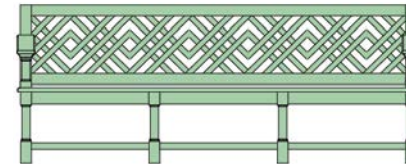

Designs in the Garden Bench Collection are available in the dimensions shown at right.

BRISSAC
CHAIR

3 SEATS

4 SEATS

5 SEATS

GOULAINÉ

SIDE VIEW

CHAIR

4 SEATS

5 SEATS

MALMAISON

CHAIR

3 SEATS

4 SEATS

5 SEATS

SANTENY

CHAIR

3 SEATS

4 SEATS

5 SEATS

NOZAY

CHAIR

3 SEATS

4 SEATS

5 SEATS

BRISSAC TABLES

SIDE TABLE

COFFEE TABLE

Standard Wood Options:

- Painted Mahogany
- Painted Teak
- Yacht Finish

Yacht Finish: Teak coated with resin epoxy then covered with color and clear UV protection.