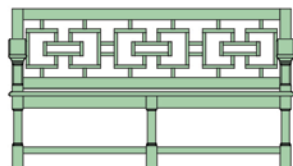

CHAIR

3 SEATS

4 SEATS

5 SEATS

NOZAY

CHAIR

3 SEATS

4 SEATS

5 SEATS

BRISSAC TABLES

SIDE TABLE

COFFEE TABLE

Standard Wood Options:

- Painted Mahogany
- Painted Teak
- Yacht Finish

Yacht Finish: Teak coated with resin epoxy then covered with color and clear UV protection.