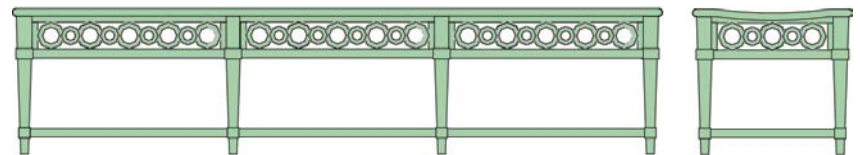

5 SEATS

BRISSAC TABLES

SIDE TABLE

COFFEE TABLE

Standard Wood Options:

- Painted Mahogany
- Painted Teak
- Yacht Finish

Yacht Finish: Teak coated with resin epoxy then covered with color and clear UV protection.

Custom wood species, colors, sizes, and curved designs are available upon request.

Designs in the Resting Bench Collection are available in the dimensions shown at right.

CHAMBORD

CHEVERNY

BEAUMONT

FONTENAY