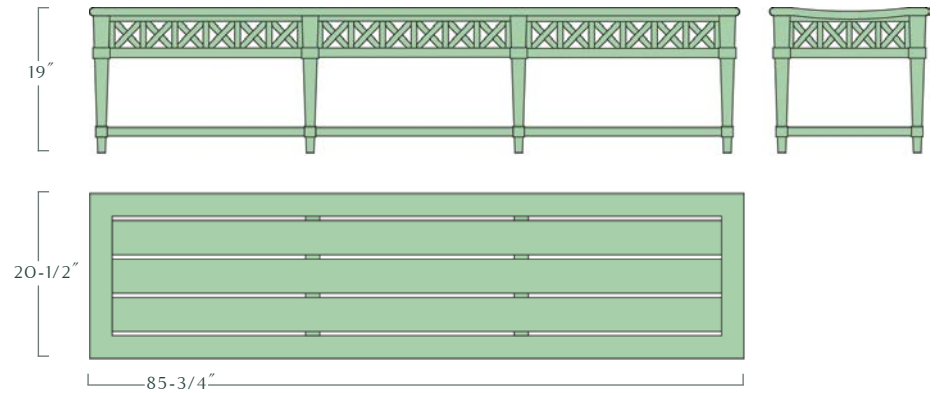

Standard Wood Options:

- Painted Mahogany
- Painted Teak
- Yacht Finish

Yacht Finish: Teak coated with resin epoxy then covered with color and clear UV protection.

Custom wood species, colors, sizes, and curved designs are available upon request.

Designs in the Resting Bench Collection are available in the dimensions shown at right.

CHAMBORD