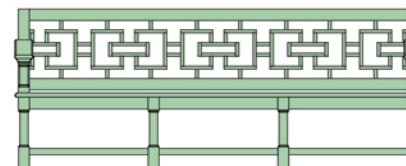

CHAIR

3 SEATS

4 SEATS

5 SEATS

NOZAY

CHAIR

3 SEATS

4 SEATS

5 SEATS

BRISSAC TABLES

SIDE TABLE

COFFEE TABLE

Standard Wood Options:

- Painted Mahogany
- Painted Teak
- Yacht Finish

Yacht Finish: Teak coated with resin epoxy then covered with color and clear UV protection.