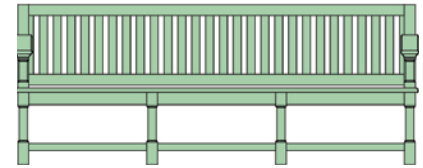

Designs in the Garden Bench Collection are available in the dimensions shown at right.

BRISSAC
CHAIR

3 SEATS

4 SEATS

5 SEATS

GOULAINÉ

SIDE VIEW

CHAIR

3 SEATS

4 SEATS

5 SEATS

VERSAILLES

CHAIR

3 SEATS

4 SEATS

5 SEATS

DURTAL

CHAIR

3 SEATS

4 SEATS

5 SEATS

CHANTILLY

CHAIR

3 SEATS

4 SEATS

5 SEATS

MALMAISON

CHAIR

3 SEATS

4 SEATS

5 SEATS

SANTENY