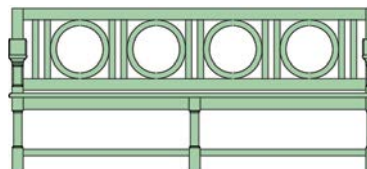

4 SEATS

5 SEATS

MALMAISON

CHAIR

3 SEATS

4 SEATS

5 SEATS

SANTENY

CHAIR

3 SEATS

4 SEATS

5 SEATS

NOZAY

CHAIR

3 SEATS

4 SEATS

5 SEATS

BRISSAC TABLES

SIDE TABLE

COFFEE TABLE

Standard Wood Options:

- Painted Mahogany
- Painted Teak
- Yacht Finish

Yacht Finish: Teak coated with resin epoxy then covered with color and clear UV protection.