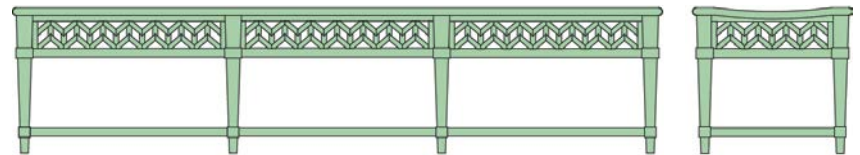

5 SEATS

BRISSAC TABLES

SIDE TABLE

COFFEE TABLE

Standard Wood Options:

- Painted Mahogany
- Painted Teak
- Yacht Finish

Yacht Finish: Teak coated with resin epoxy then covered with color and clear UV protection.

Custom wood species, colors, sizes, and curved designs are available upon request.

Designs in the Resting Bench Collection are available in the dimensions shown at right.

CHAMBORD

CHEVERNY

BEAUMONT

FONTENAY

Seatees are available in the dimensions shown at right.

BRETEUIL

ROQUEFEUILLE