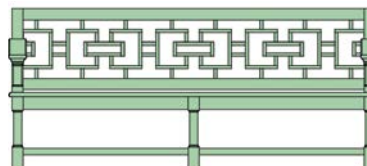

CHAIR

3 SEATS

4 SEATS

5 SEATS

NOZAY

CHAIR

3 SEATS

4 SEATS

5 SEATS

BRISSAC TABLES

SIDE TABLE

COFFEE TABLE

Standard Wood Options:

- Painted Mahogany
- Painted Teak
- Yacht Finish

Yacht Finish: Teak coated with resin epoxy then covered with color and clear UV protection.