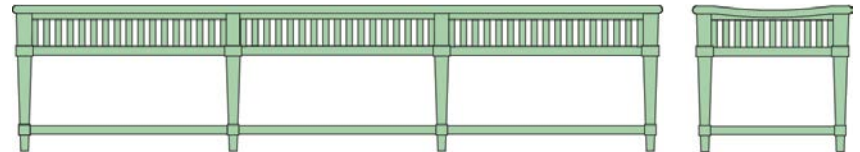

CHAIR

3 SEATS

4 SEATS

5 SEATS

NOZAY

CHAIR

3 SEATS

4 SEATS

5 SEATS

BRISSAC TABLES

SIDE TABLE

COFFEE TABLE

Standard Wood Options:

- Painted Mahogany
- Painted Teak
- Yacht Finish

Yacht Finish: Teak coated with resin epoxy then covered with color and clear UV protection.

Custom wood species, colors, sizes, and curved designs are available upon request.

Designs in the Resting Bench Collection are available in the dimensions shown at right.

CHAMBORD

CHEVERNY

BEAUMONT

FONTENAY