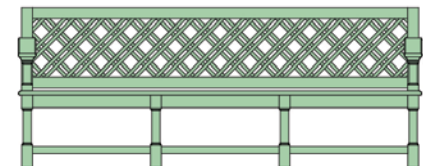

Designs in the Garden Bench Collection are available in the dimensions shown at right.

BRISSAC
CHAIR

3 SEATS

4 SEATS

5 SEATS

GOULAINÉ

SIDE VIEW

CHAIR

DURTAL

CHAIR

3 SEATS

4 SEATS

5 SEATS

CHANTILLY

CHAIR

3 SEATS

4 SEATS

5 SEATS

MALMAISON

CHAIR

3 SEATS

4 SEATS

5 SEATS

SANTENY