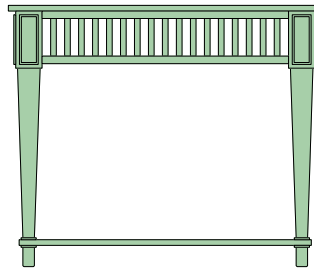

Standard Color: White  
 Custom color and sizes available  
 upon request

Prices on frames do not include  
 mirror or shipping.

We do not ship mirrors

FRAME À CROIX

EXTERIOR	WEIGHT
W:41-1/4" • D:2-1/2" • H:53-1/4"	36 LBS.

CONSOLE À CROIX

W:41-3/4" • D:15" • H:34-3/4"	56 LBS.
-------------------------------	---------

FRAME À OVALE

EXTERIOR	WEIGHT
W:41-1/4" • D:2-1/2" • H:53-1/4"	36 LBS.

CONSOLE À OVALE

W:41-3/4" • D:15" • H:34-3/4"	56 LBS.
-------------------------------	---------

FRAME À FRISE

EXTERIOR	WEIGHT
W:41-1/4" • D:2-1/2" • H:53-1/4"	36 LBS.

CONSOLE À FRISE

W:41-3/4" • D:15" • H:34-3/4"	56 LBS.
-------------------------------	---------

FRAME À RONDS

EXTERIOR

WEIGHT

W:35-1/2" • D:2-1/2" • H:50"

58 LBS.

CONSOLE À COQUILLE

W:41-3/4" • D:15" • H:34-3/4"

56 LBS.

Standard color: White  
 Custom colors and sizes are available upon request.

Prices on frames do not include mirror or shipping.

We do not ship mirrors.