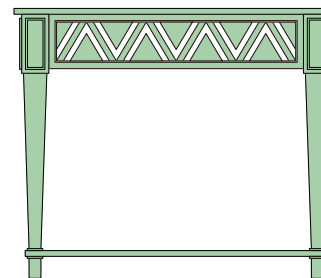

CONSOLE À CROIX

W:41-3/4" • D:15" • H:34-3/4"	56 LBS.
-------------------------------	---------

FRAME À OVALE

EXTERIOR	WEIGHT
W:41-1/4" • D:2-1/2" • H:53-1/4"	36 LBS.

CONSOLE À OVALE

W:41-3/4" • D:15" • H:34-3/4"	56 LBS.
-------------------------------	---------

34 LBS.

CONSOLE À RONDS

W:37-1/2" • D:13" • H:36-1/2"

44 LBS.

TRUMEAU DU SOLEIL

EXTERIOR

WEIGHT

W:41-1/8" • D:2-1/2" • H:71-1/2"

58 LBS.

CONSOLE DU SOLEIL

W:41-3/4" • D:15" • H:34-3/4"

56 LBS.

TRUMEAU À COQUILLE

EXTERIOR

WEIGHT

W:41-1/8" • D:2-1/2" • H:71-1/2"

58 LBS.

CONSOLE À COQUILLE

W:41-3/4" • D:15" • H:34-3/4"

56 LBS.

Standard color: White  
 Custom colors and sizes are available upon request.

Prices on frames do not include mirror or shipping.

We do not ship mirrors.