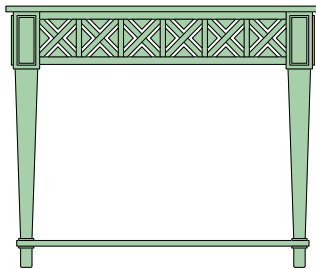

Standard Color: White  
 Custom color and sizes available  
 upon request

Prices on frames do not include  
 mirror or shipping.

We do not ship mirrors

FRAME À CROIX

EXTERIOR	WEIGHT
W:41-1/4" • D:2-1/2" • H:53-1/4"	36 LBS.

CONSOLE À CROIX

W:41-3/4" • D:15" • H:34-3/4"	56 LBS.
-------------------------------	---------

FRAME À OVALE

EXTERIOR	WEIGHT
W:41-1/4" • D:2-1/2" • H:53-1/4"	36 LBS.

CONSOLE À OVALE

W:41-3/4" • D:15" • H:34-3/4"	56 LBS.
-------------------------------	---------

FRAME À FRISE

EXTERIOR	WEIGHT
W:41-1/4" • D:2-1/2" • H:53-1/4"	36 LBS.

CONSOLE À FRISE

W:41-3/4" • D:15" • H:34-3/4"	56 LBS.
-------------------------------	---------

FRAME À RONDS

EXTERIOR

WEIGHT

W:35-1/2" • D:2-1/2" • H:50"

58 LBS.

CONSOLE À COQUILLE

W:41-3/4" • D:15" • H:34-3/4"

56 LBS.

Standard color: White  
 Custom colors and sizes are available upon request.

Prices on frames do not include mirror or shipping.

We do not ship mirrors.