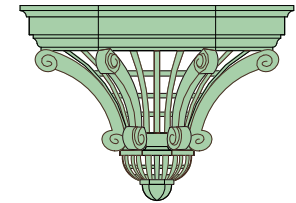

CONSOLE À CROIX

W:41-3/4" • D:15" • H:34-3/4"	56 LBS.
-------------------------------	---------

FRAME À OVALE

EXTERIOR	WEIGHT
W:41-1/4" • D:2-1/2" • H:53-1/4"	36 LBS.

CONSOLE À OVALE

W:41-3/4" • D:15" • H:34-3/4"	56 LBS.
-------------------------------	---------

58 LBS.

CONSOLE DU SOLEIL

W:41-3/4" • D:15" • H:34-3/4"

56 LBS.

TRUMEAU À COQUILLE

EXTERIOR

WEIGHT

W:41-1/8" • D:2-1/2" • H:71-1/2"

58 LBS.

CONSOLE À COQUILLE

W:41-3/4" • D:15" • H:34-3/4"

56 LBS.

Standard color: White  
 Custom colors and sizes are available upon request.

Prices on frames do not include mirror or shipping.

We do not ship mirrors.

CHINESE FRAME

TRUMEAU DU ROI

CONSOLE SULLY

FRAME DE LUNE

CONSOLE MATIGNON

ITEM	DIMENSIONS	WEIGHT
CHINESE FRAME	W: 46 3/4" • D: 4 3/4" • H: 65 1/4"	60 LBS
TRUMEAU DU ROI	W: 39" • D: 4" • H: 89"	115 LBS
CONSOLE MATIGNON	W: 35" • D: 13-1/2" • H: 25"	45 LBS
CONSOLE SULLY	W: 28" • D: 15" • H: 31"	80 LBS
FRAME DE LUNE	W: 36" • D: 3"	32 LBS