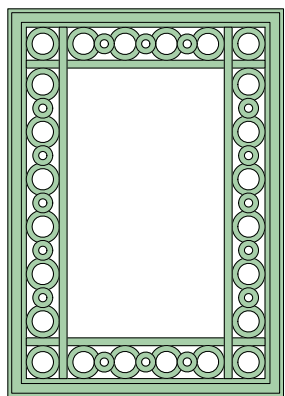

Standard Color: White  
 Custom color and sizes available  
 upon request

Prices on frames do not include  
 mirror or shipping.

We do not ship mirrors

FRAME À CROIX

EXTERIOR	WEIGHT
W:41-1/4" • D:2-1/2" • H:53-1/4"	36 LBS.

CONSOLE À CROIX

W:41-3/4" • D:15" • H:34-3/4"	56 LBS.
-------------------------------	---------

FRAME À OVALE

EXTERIOR	WEIGHT
W:41-1/4" • D:2-1/2" • H:53-1/4"	36 LBS.

CONSOLE À OVALE

W:41-3/4" • D:15" • H:34-3/4"	56 LBS.
-------------------------------	---------

FRAME À FRISE

EXTERIOR	WEIGHT
W:41-1/4" • D:2-1/2" • H:53-1/4"	36 LBS.

CONSOLE À FRISE

W:41-3/4" • D:15" • H:34-3/4"	56 LBS.
-------------------------------	---------

FRAME À RONDS

EXTERIOR

WEIGHT

W:35-1/2" • D:2-1/2" • H:50"

58 LBS.

CONSOLE À COQUILLE

W:41-3/4" • D:15" • H:34-3/4"

56 LBS.

Standard color: White  
 Custom colors and sizes are available upon request.

Prices on frames do not include mirror or shipping.

We do not ship mirrors.