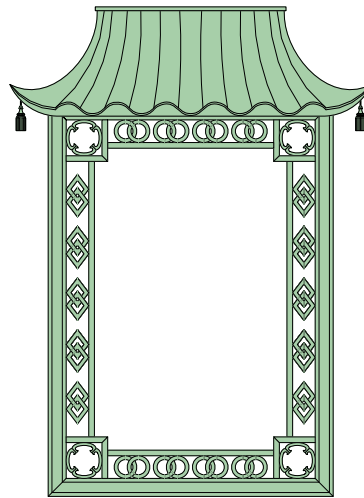

CONSOLE À CROIX

W:41-3/4" • D:15" • H:34-3/4"	56 LBS.
-------------------------------	---------

FRAME À OVALE

EXTERIOR	WEIGHT
W:41-1/4" • D:2-1/2" • H:53-1/4"	36 LBS.

CONSOLE À OVALE

W:41-3/4" • D:15" • H:34-3/4"	56 LBS.
-------------------------------	---------

58 LBS.

CONSOLE DU SOLEIL

W:41-3/4" • D:15" • H:34-3/4"

56 LBS.

TRUMEAU À COQUILLE

EXTERIOR

WEIGHT

W:41-1/8" • D:2-1/2" • H:71-1/2"

58 LBS.

CONSOLE À COQUILLE

W:41-3/4" • D:15" • H:34-3/4"

56 LBS.

Standard color: White  
 Custom colors and sizes are available upon request.

Prices on frames do not include mirror or shipping.

We do not ship mirrors.

CHINESE FRAME

TRUMEAU DU ROI

CONSOLE SULLY

FRAME DE LUNE

CONSOLE MATIGNON

ITEM	DIMENSIONS	WEIGHT
CHINESE FRAME	W: 46 3/4" • D: 4 3/4" • H: 65 1/4"	60 LBS
TRUMEAU DU ROI	W: 39" • D: 4" • H: 89"	115 LBS
CONSOLE MATIGNON	W: 35" • D: 13-1/2" • H: 25"	45 LBS
CONSOLE SULLY	W: 28" • D: 15" • H: 31"	80 LBS
FRAME DE LUNE	W: 36" • D: 3"	32 LBS