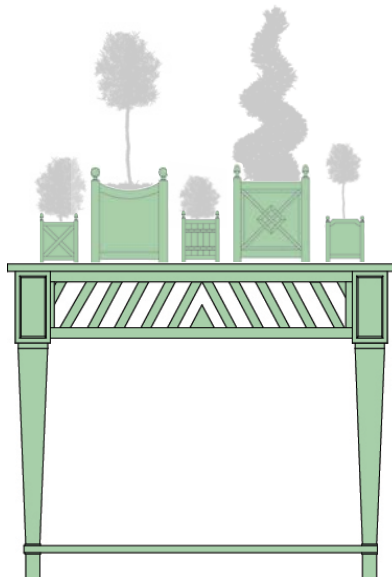

FOLLY T4

EMPIRE T8

CROSS T8

CURVED T8

CROSSETTE T8

ASIAN T8

ORANGERIE T8

FOLLY T8

PAGODA T8

JIN T8

MING T8 TALL

MING T8 SHORT

THE WOOD TABLETOP PLANTER COLLECTION •

• COLLECTION SHEET

ITEM	EXTERIOR	INTERIOR	WEIGHT	w/LINER
EMPIRE T4	W: 4" • H: 4-1/2" • D: 4"	W: 3" • H: 3-1/2" • D: 3"	.5 LBS.	.5 LBS.
EMPIRE T8	W: 8" • H: 8-1/2" • D: 8"	W: 6" • H: 6-1/2" • D: 6"	2.5 LBS.	2.5 LBS.
CURVED T4	W: 4" • H: 4-1/2" • D: 4"	W: 3" • H: 3-1/2" • D: 3"	.5 LBS.	.5 LBS.
CURVED T8	W: 8" • H: 8-1/2" • D: 8"	W: 6" • H: 6-1/2" • D: 6"	2.5 LBS.	2.5 LBS.
CROSSETTE T4	W: 4" • H: 4-1/2" • D: 4"	W: 3" • H: 3-1/2" • D: 3"	.5 LBS.	.5 LBS.
CROSSETTE T8	W: 8" • H: 8-1/2" • D: 8"	W: 6" • H: 6-1/2" • D: 6"	2.5 LBS.	2.5 LBS.
CROSS T4	W: 4" • H: 4-1/2" • D: 4"	W: 3" • H: 3-1/2" • D: 3"	.5 LBS.	.5 LBS.
CROSS T8	W: 8" • H: 8-1/2" • D: 8"	W: 6" • H: 6-1/2" • D: 6"	2.5 LBS.	2.5 LBS.
ASIAN T4	W: 4" • H: 4-1/2" • D: 4"	W: 3" • H: 3-1/2" • D: 3"	.5 LBS.	.5 LBS.
ASIAN T8	W: 8" • H: 8-1/2" • D: 8"	W: 6" • H: 6-1/2" • D: 6"	2.5 LBS.	2.5 LBS.
ORANGERIE T4	W: 4" • H: 4-1/2" • D: 4"	W: 3" • H: 3-1/2" • D: 3"	.5 LBS.	.5 LBS.
ORANGERIE T8	W: 8" • H: 8-1/2" • D: 8"	W: 6" • H: 6-1/2" • D: 6"	2.5 LBS.	2.5 LBS.
FOLLY T4	W: 4" • D: 4" • H: 5 5/8"	W: 3 1/4" • D: 3 1/4" • H: 3 1/4"	1 LB.	1 LB.
FOLLY T8	W: 7 1/4" • D: 7 1/4" • H: 11 1/4"	W: 6 1/2" • D: 6 1/2" • H: 5 3/4"	5 LBS.	5 LBS.
PAGODA T8	W: 9" • D: 9" • H: 11 1/8"	W: 5 7/16" • D: 5 7/16" • H: 9 5/8"	6 LBS.	6 LBS.
JIN T8	W: 9 1/8" • D: 9 1/8" • H: 12 7/8"	W: 6 1/2" • D: 6 1/2" • H: 11 3/4"	6 LBS.	6 LBS.
MING T8 TALL	W: 7 3/4" • D: 8 7/8" • H: 11 1/2"	W: 6 5/8" • D: 7 3/4" • H: 10 3/8"	3 LBS.	3 LBS.
MING T8 SHORT	W: 7 3/4" • D: 8 7/8" • H: 7 3/8"	W: 6 5/8" • D: 7 3/4" • H: 6 5/8"	2 LBS.	2 LBS.